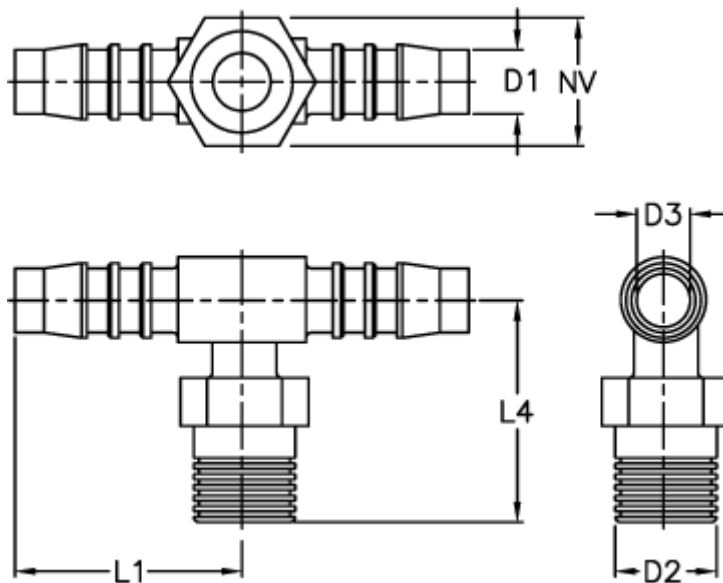

Article number: 027208918008

Description: Norma hose coupling TES 8 / 1/4 NPT

## Measures

D1 = 8

D2 = 1/4 NPT

D3 = 5.6

L1 = 33.0

L4 = 30.5

NV = 14